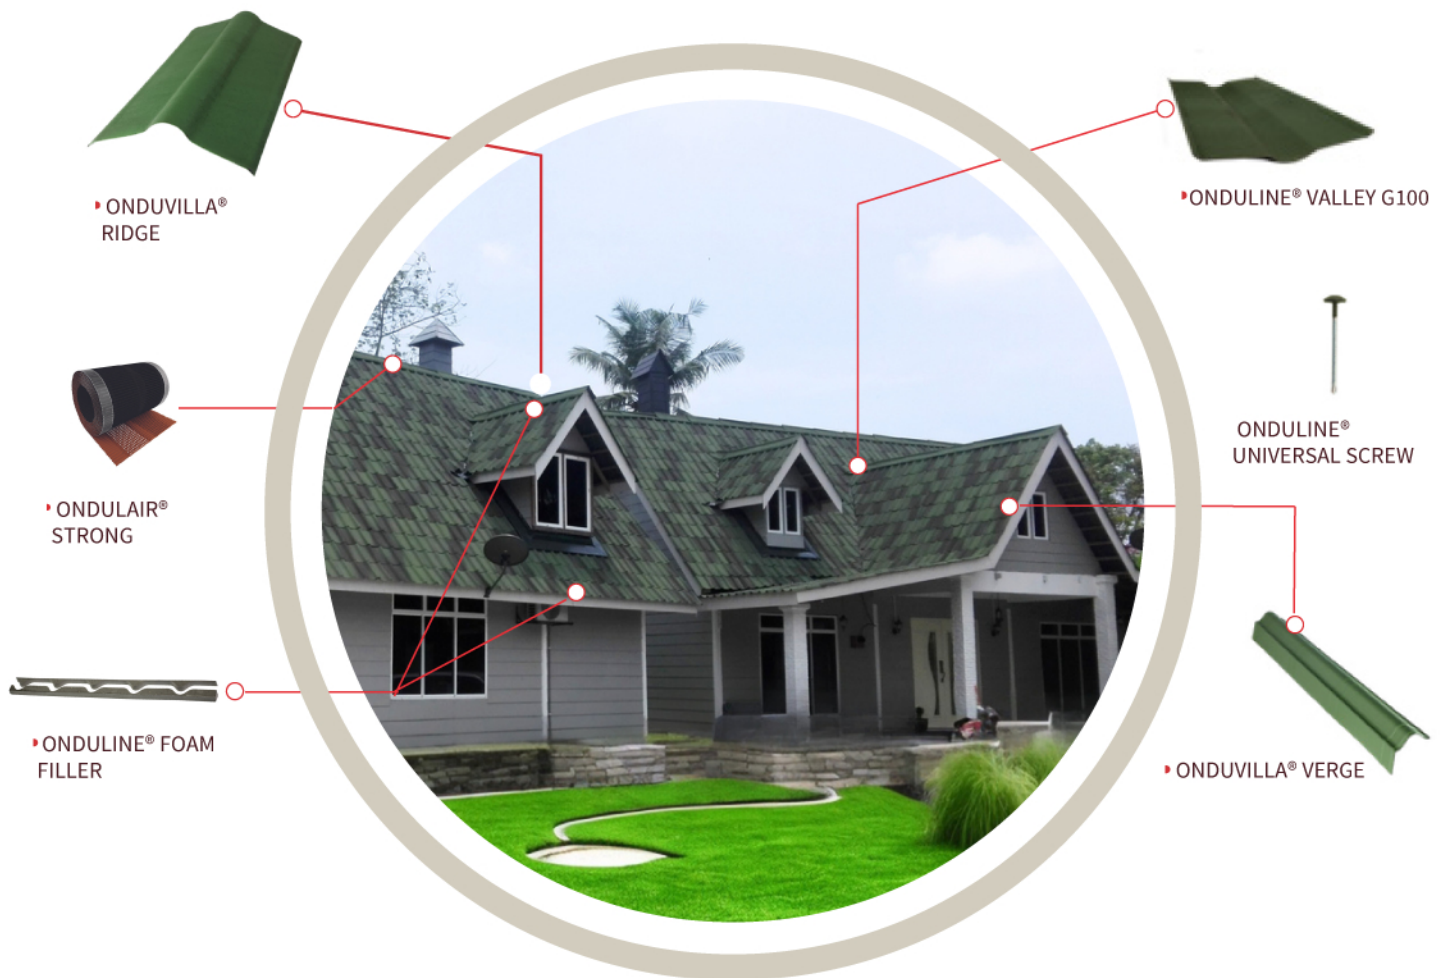

Accessories

					
RIDGE C100 L 900 mm W 420 mm	VALLEY G100 L 1000 mm W 500 mm	VERGE PIECE L 1040 mm W 110 mm	CLEAR TILE L 496 mm W 400 mm	SPEEDY SCREW Diameter 4.2 mm	CORRUGATED FOAM FILLER L 610 mm W 30 mm